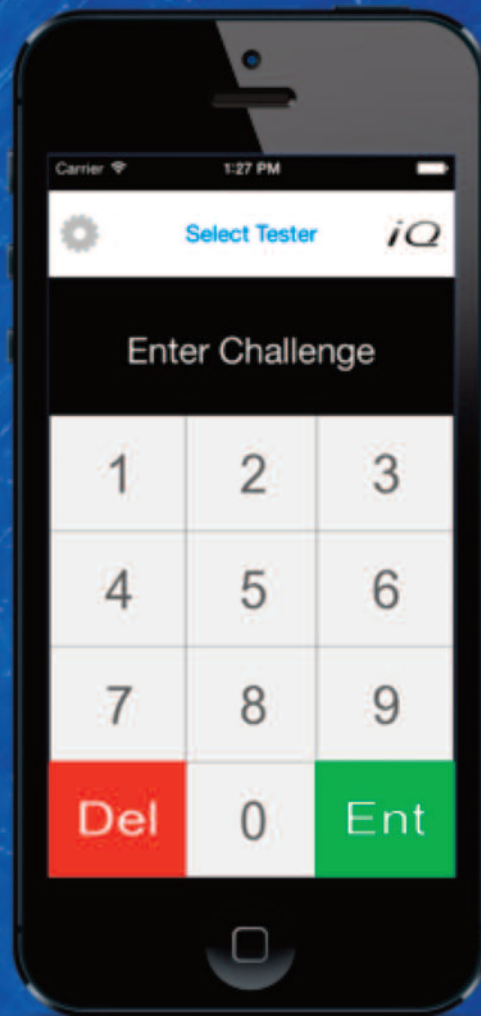

ADVANCED **DIAGNOSTICS**

UNLOCKING TECHNOLOGY

AD SmartCard APP

Tester Security For Your Phone

www.advanced-diagnostics.com

World Leaders In Automotive Key Programming Equipment

AD SmartCard APP

The AD SmartCard App is an alternative to your existing SmartCard & Calculator. Simply sign in using your AD account and you're ready to start using the App.

It's quick, easy and reduces typing errors and there is no need to recharge your SmartCard. This app can only be used with testers that have been registered to your AD account.

The app requires an internet connection. If you are in an area with no internet connection, then the AD103 Security Calculator can still be used.

SmartCard and the IQ app can 'hot swap' between each other, providing the user with seamless functionality.

Minimum Requirements

- iOS Device or Android
- AD Registered Account
- MVPPro / AD100Pro / TCode Pro / Premium Code Pro testers need to be SmartCard enabled